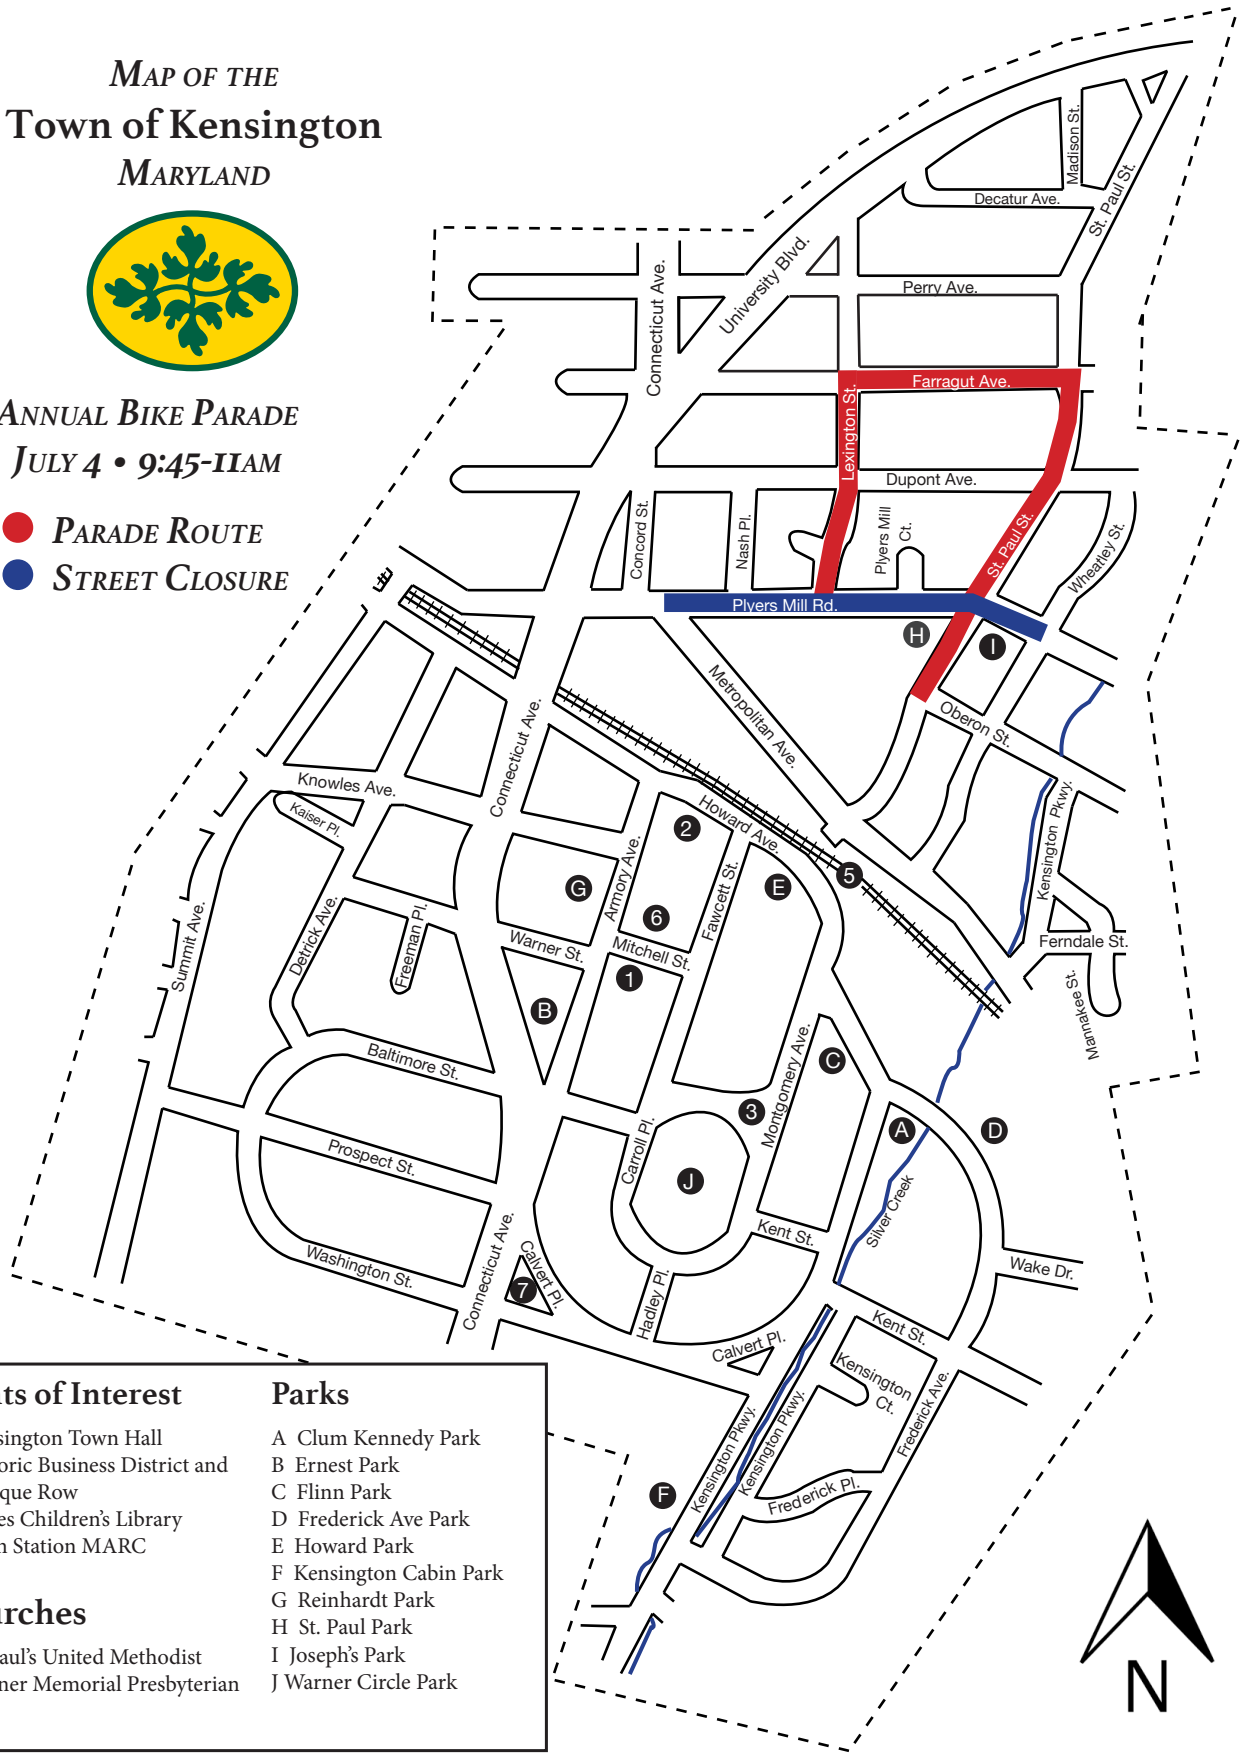

MAP OF THE
Town of Kensington
MARYLAND

ANNUAL BIKE PARADE
JULY 4 • 9:45-11AM

- PARADE ROUTE
- STREET CLOSURE

Points of Interest	Parks
1 Kensington Town Hall	A Clum Kennedy Park
2 Historic Business District and Antique Row	B Ernest Park
3 Noyes Children's Library	C Flinn Park
4 Train Station MARC	D Frederick Ave Park
	E Howard Park
	F Kensington Cabin Park
	G Reinhardt Park
	H St. Paul Park
	I Joseph's Park
	J Warner Circle Park
Churches	
6 St. Paul's United Methodist	
7 Warner Memorial Presbyterian	