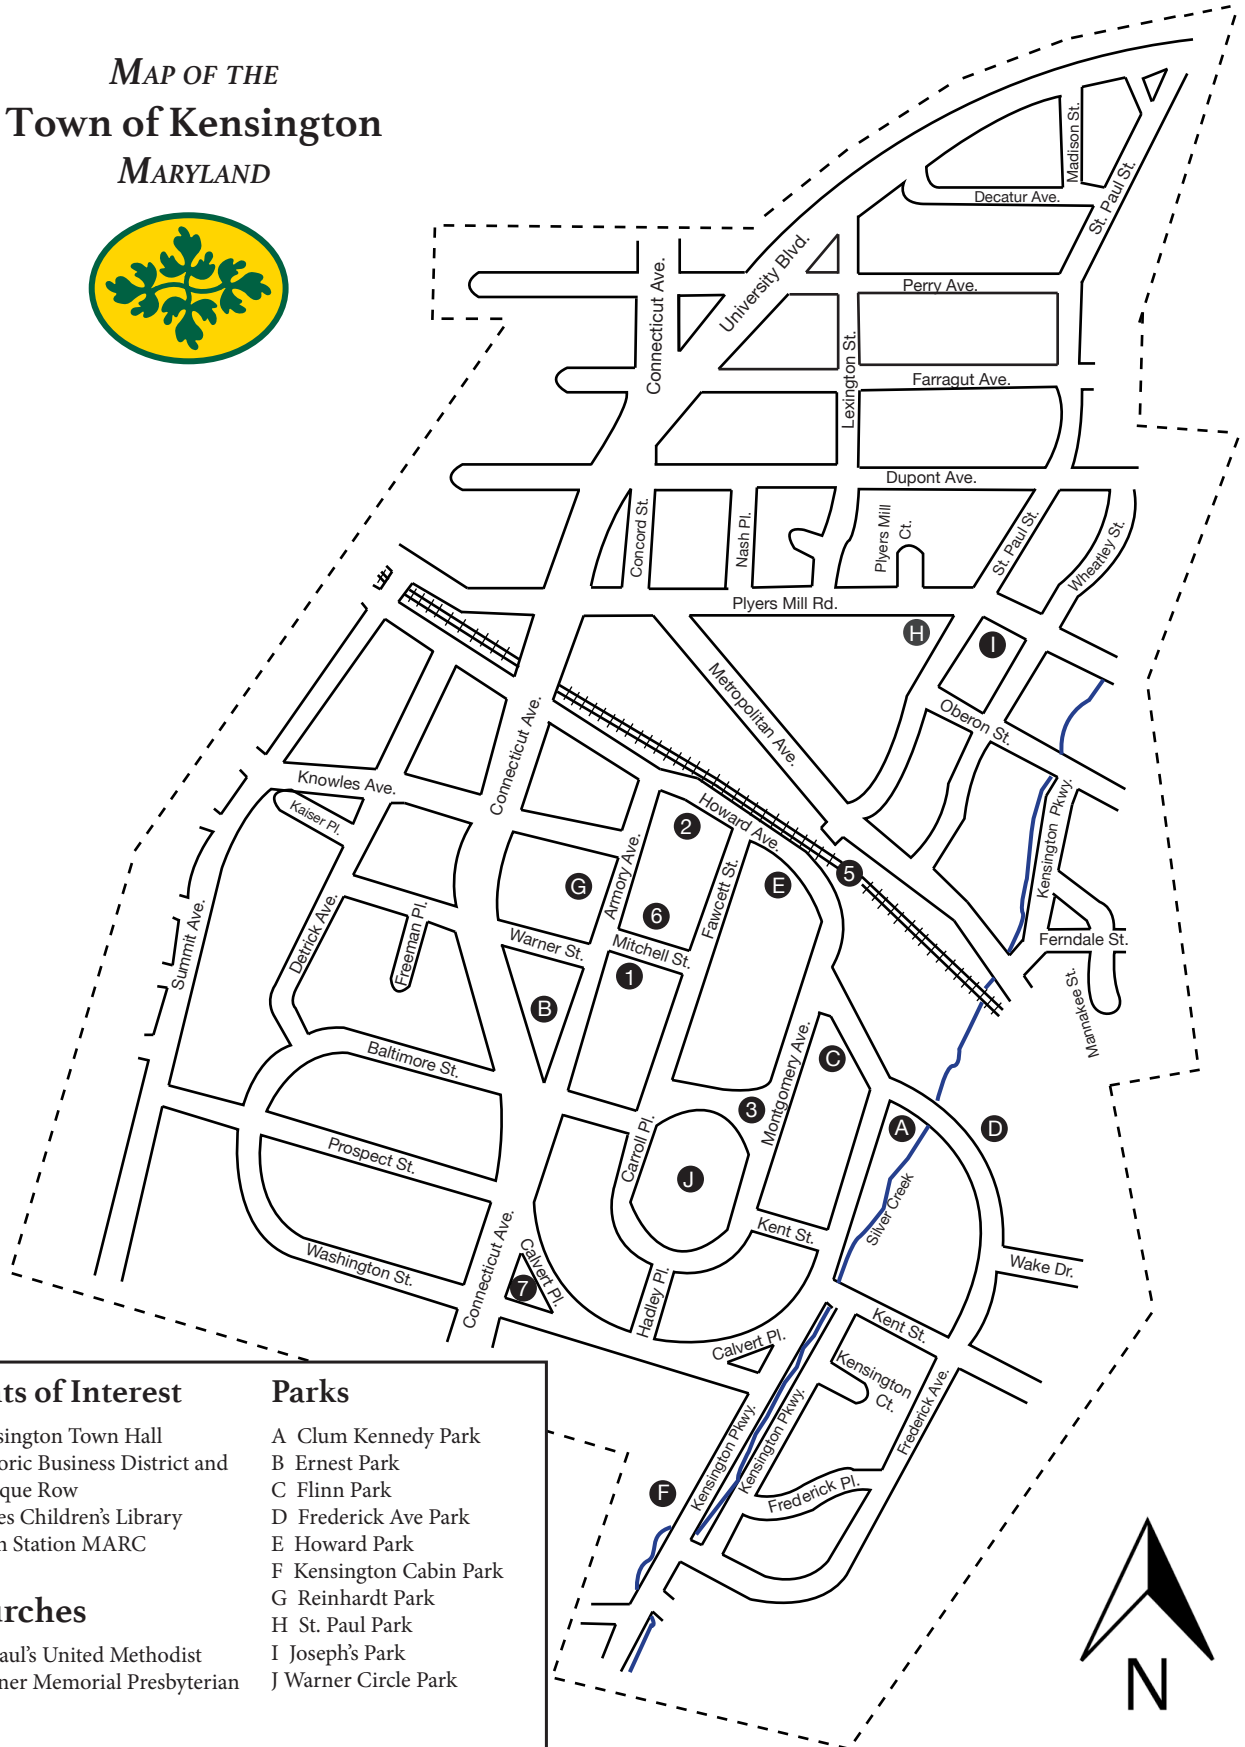

MAP OF THE
Town of Kensington
MARYLAND

Points of Interest	Parks
1 Kensington Town Hall	A Clum Kennedy Park
2 Historic Business District and Antique Row	B Ernest Park
3 Noyes Children's Library	C Flinn Park
4 Train Station MARC	D Frederick Ave Park
	E Howard Park
	F Kensington Cabin Park
	G Reinhardt Park
	H St. Paul Park
	I Joseph's Park
	J Warner Circle Park
Churches	
6 St. Paul's United Methodist	
7 Warner Memorial Presbyterian	