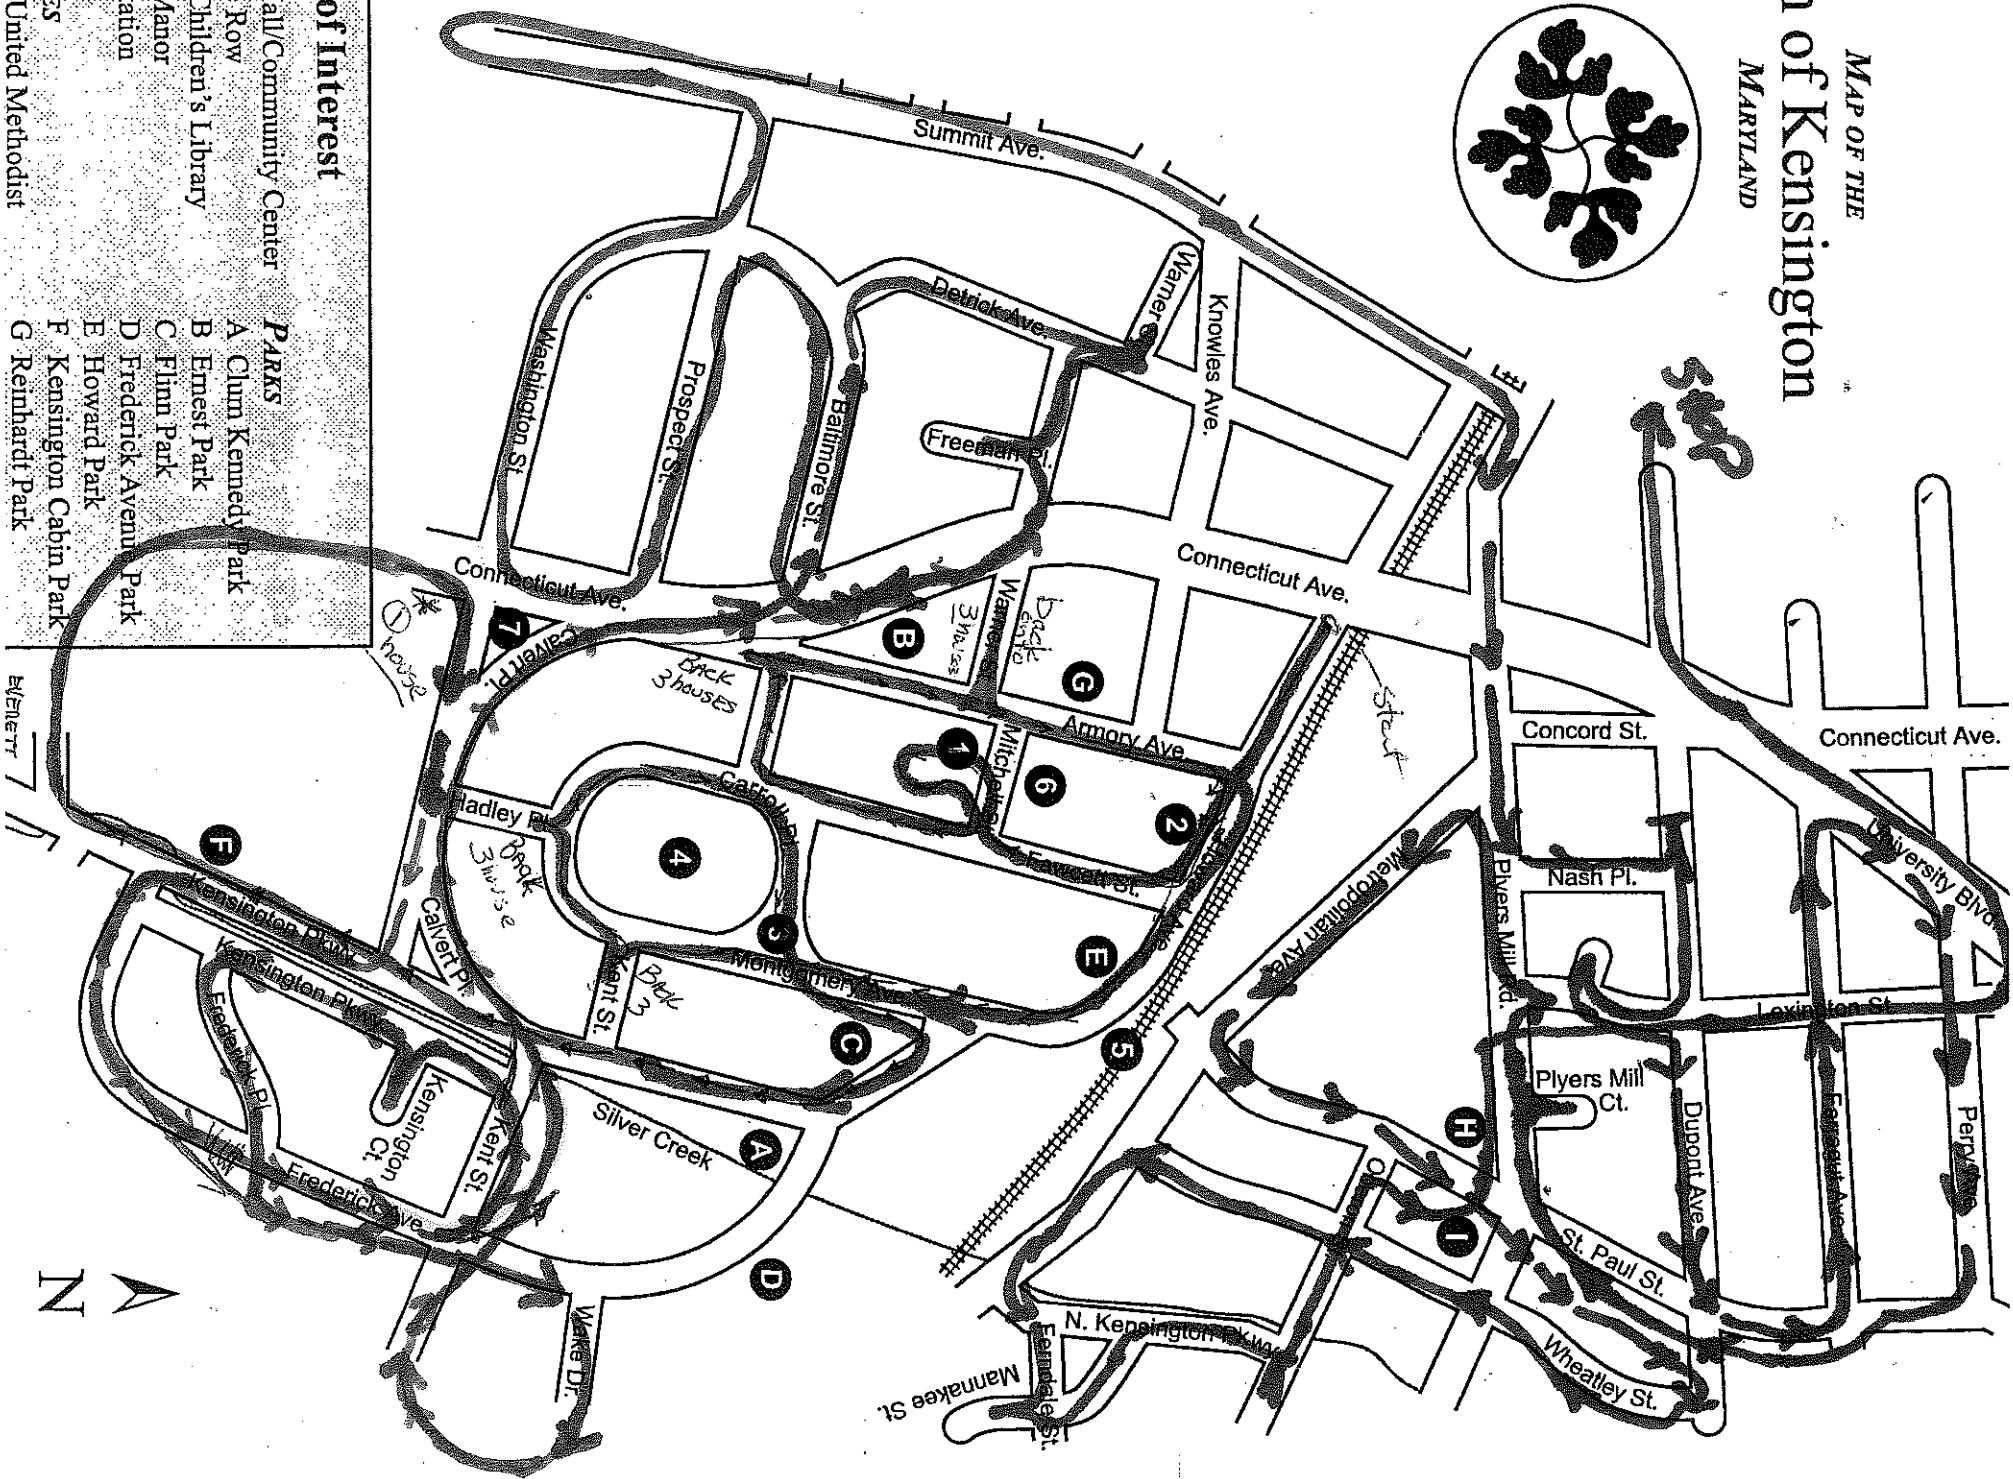

MAP OF THE
TOWN OF KENSINGTON
MARYLAND

Points of Interest

Kensington Hall/Community Center
 Antique Row
 Kensington Children's Library
 The Manor
 Kensington Station
 CHES
 Central United Methodist

PARKS

A Clum Kennedy Park
 B Ernest Park
 C Flinn Park
 D Frederick Avenue Park
 E Howard Park
 F Kensington Cabin Park
 G Reinhardt Park