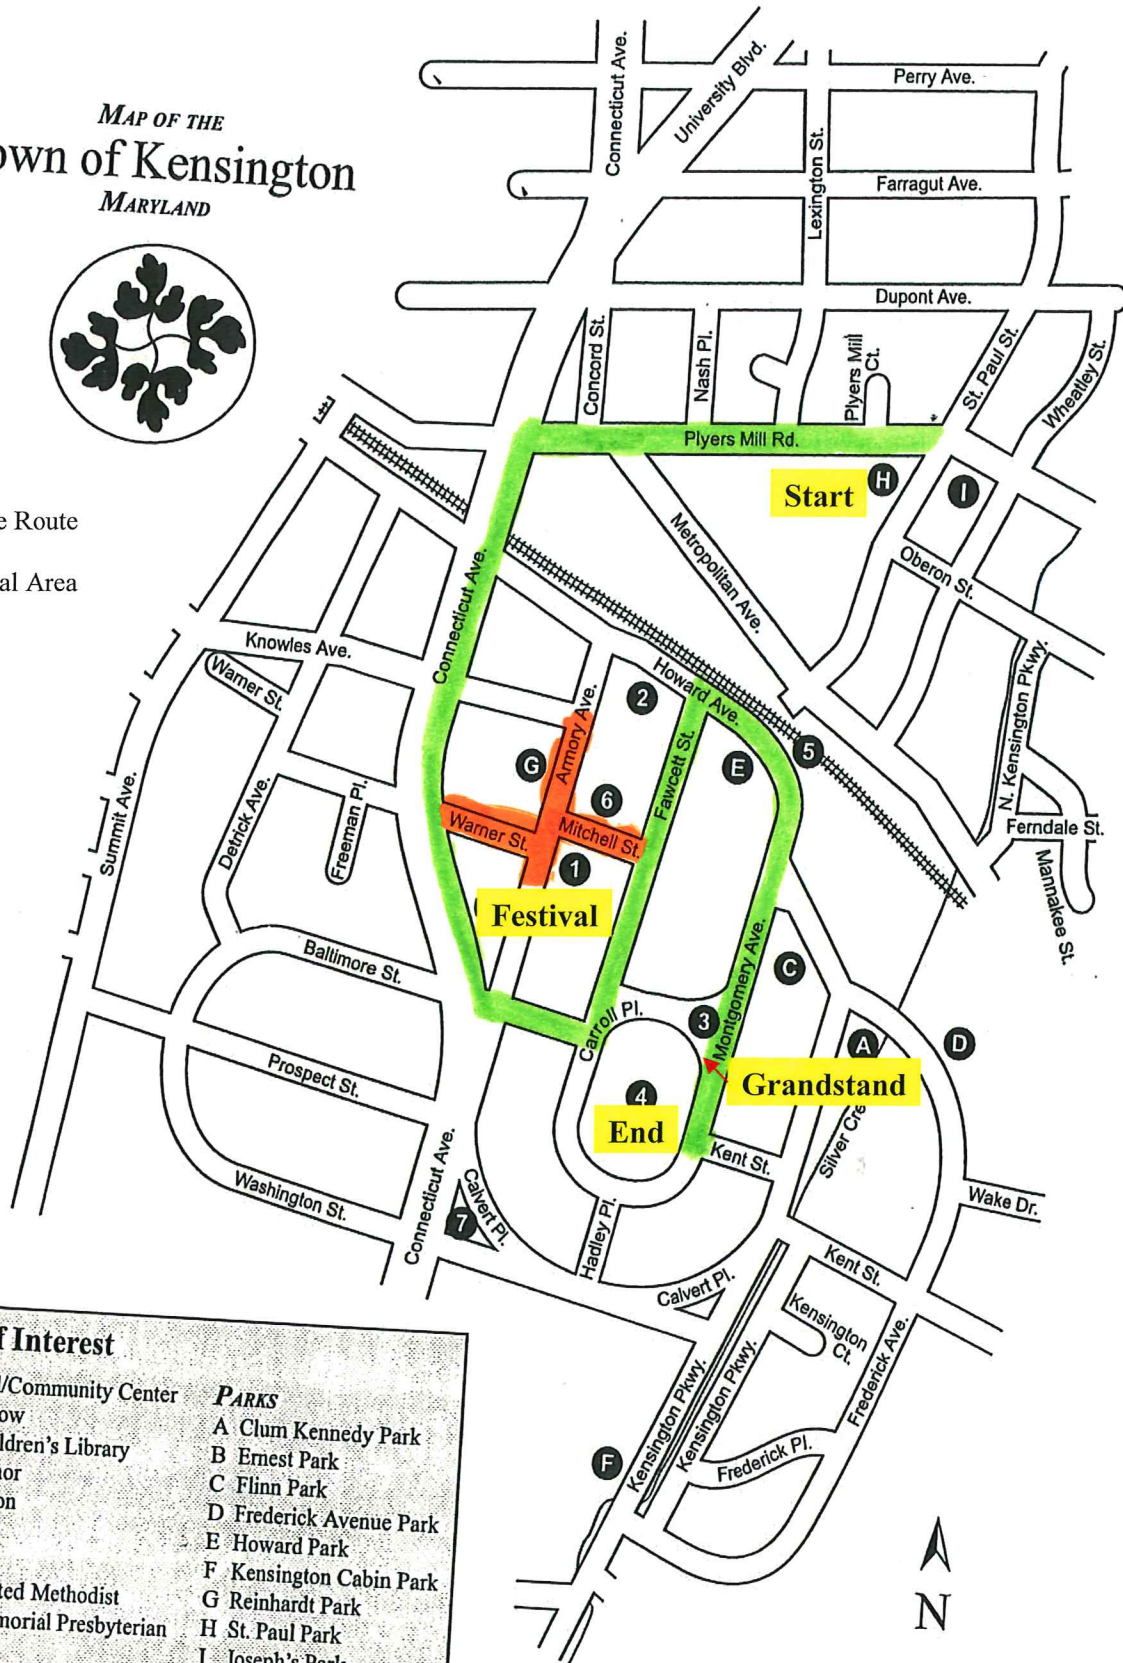

# 2017—50th Annual Kensington Labor Day Parade and Festival Map

## MAP OF THE Town of Kensington MARYLAND

- Parade Route
- Festival Area

Points of Interest	
1 Town Hall/Community Center	<b>PARKS</b>
2 Antique Row	A Clum Kennedy Park
3 Noyes Children's Library	B Ernest Park
4 Circle Manor	C Flinn Park
5 Train Station	D Frederick Avenue Park
	E Howard Park
<b>CHURCHES</b>	F Kensington Cabin Park
6 St Paul United Methodist	G Reinhardt Park
7 Warner Memorial Presbyterian	H St. Paul Park
	I Joseph's Park